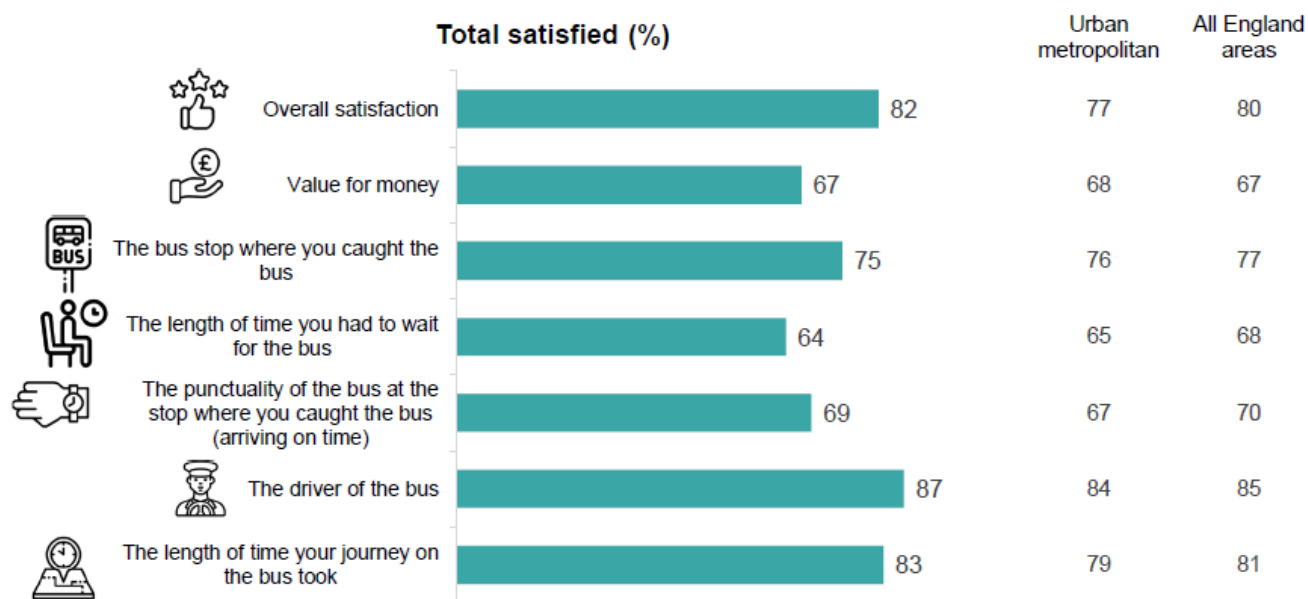

## Summary of headline results for South Yorkshire

Q9 Overall taking everything into account from the start to the end, how satisfied were you with your bus journey?

Q10A How satisfied were you with the value for money of your journey?

Q8 How satisfied were you with each of the following during the journey?

Base: 373 - 505 Urban metropolitan 2008 - 2973 All England areas 9063 - 14390